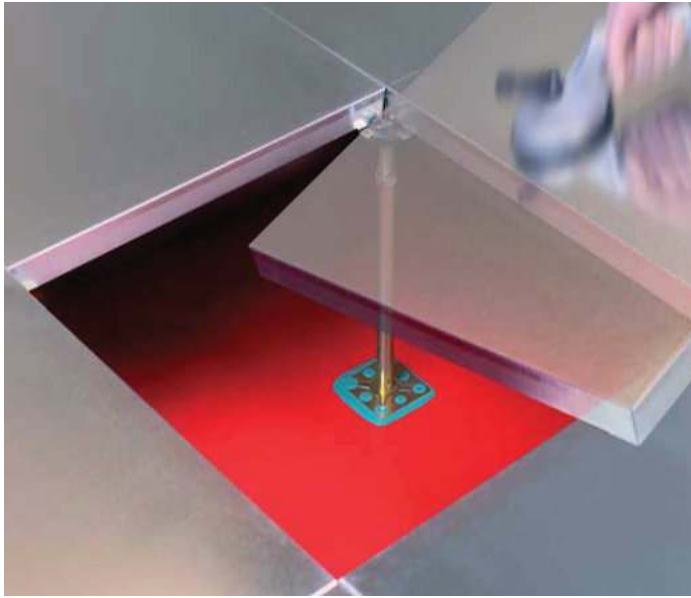

# FORTRESS

PSA MEDIUM GRADE  
RAISED FLOORING SYSTEM

PSA Medium Grade Raised Flooring System

Bare Galvanised Steel Finish

Designed for Modern Offices

25 year Design Life

Unit 4 Enterprise Way Edenbridge Kent TN8 6HF  
T: 0800 783 1398